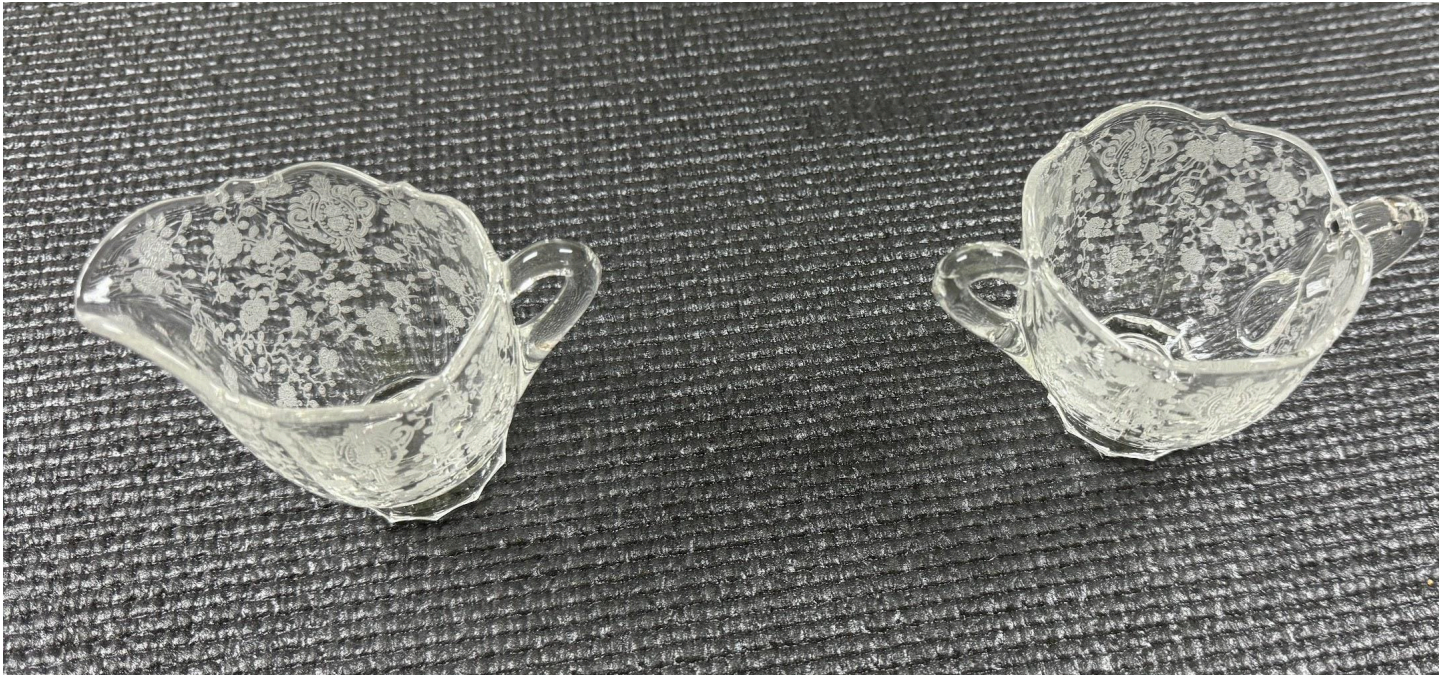

VINTAGE GLASSWARE

CAMBRIDGE MOONLIGHT BLUE:

Cambridge Moonlight Blue 9" x 12" Oval Bowl

Cambridge Moonlight Blue 7" x 9" Tabbed Bowl

Cambridge Moonlight Blue 7" x 10" Tabbed Bowl

Cambridge Moonlight Blue 4"x 8" Butter Dish

6 Cambridge Moonlight Blue 6" Luncheon Plates

8 Cambridge Moonlight Blue 2 1/2" Cups

8 Cambridge Moonlight Blue 3" Coasters

12 Cambridge Moonlight Blue Salt Cellars

Cambridge Moonlight Blue Cream and Sugar

8 (1 chipped) Cambridge Blue 7 3/4" Water Goblets

CAMBRIDGE CLEAR:

8 Cambridge Clear 3" Coasters with Cream & Sugar

CAMBRIDGE ROSE POINT:

9 Cambridge Rose Point 4 1/2" Sherbert Stems

Cambridge Rose Point Cream and Sugar

8 Cambridge Rose Point Tea Cup Saucers

7 Cambridge Rose Point Tea Cups

8 Cambridge Rose Point 8" Salad Luncheon Plates

8 Cambridge Rose Point 8 1/4" Water Goblets

SPODE ERMINE BLUE:

8 Spode Ermine Blue Coffee/Tea Cup Saucers